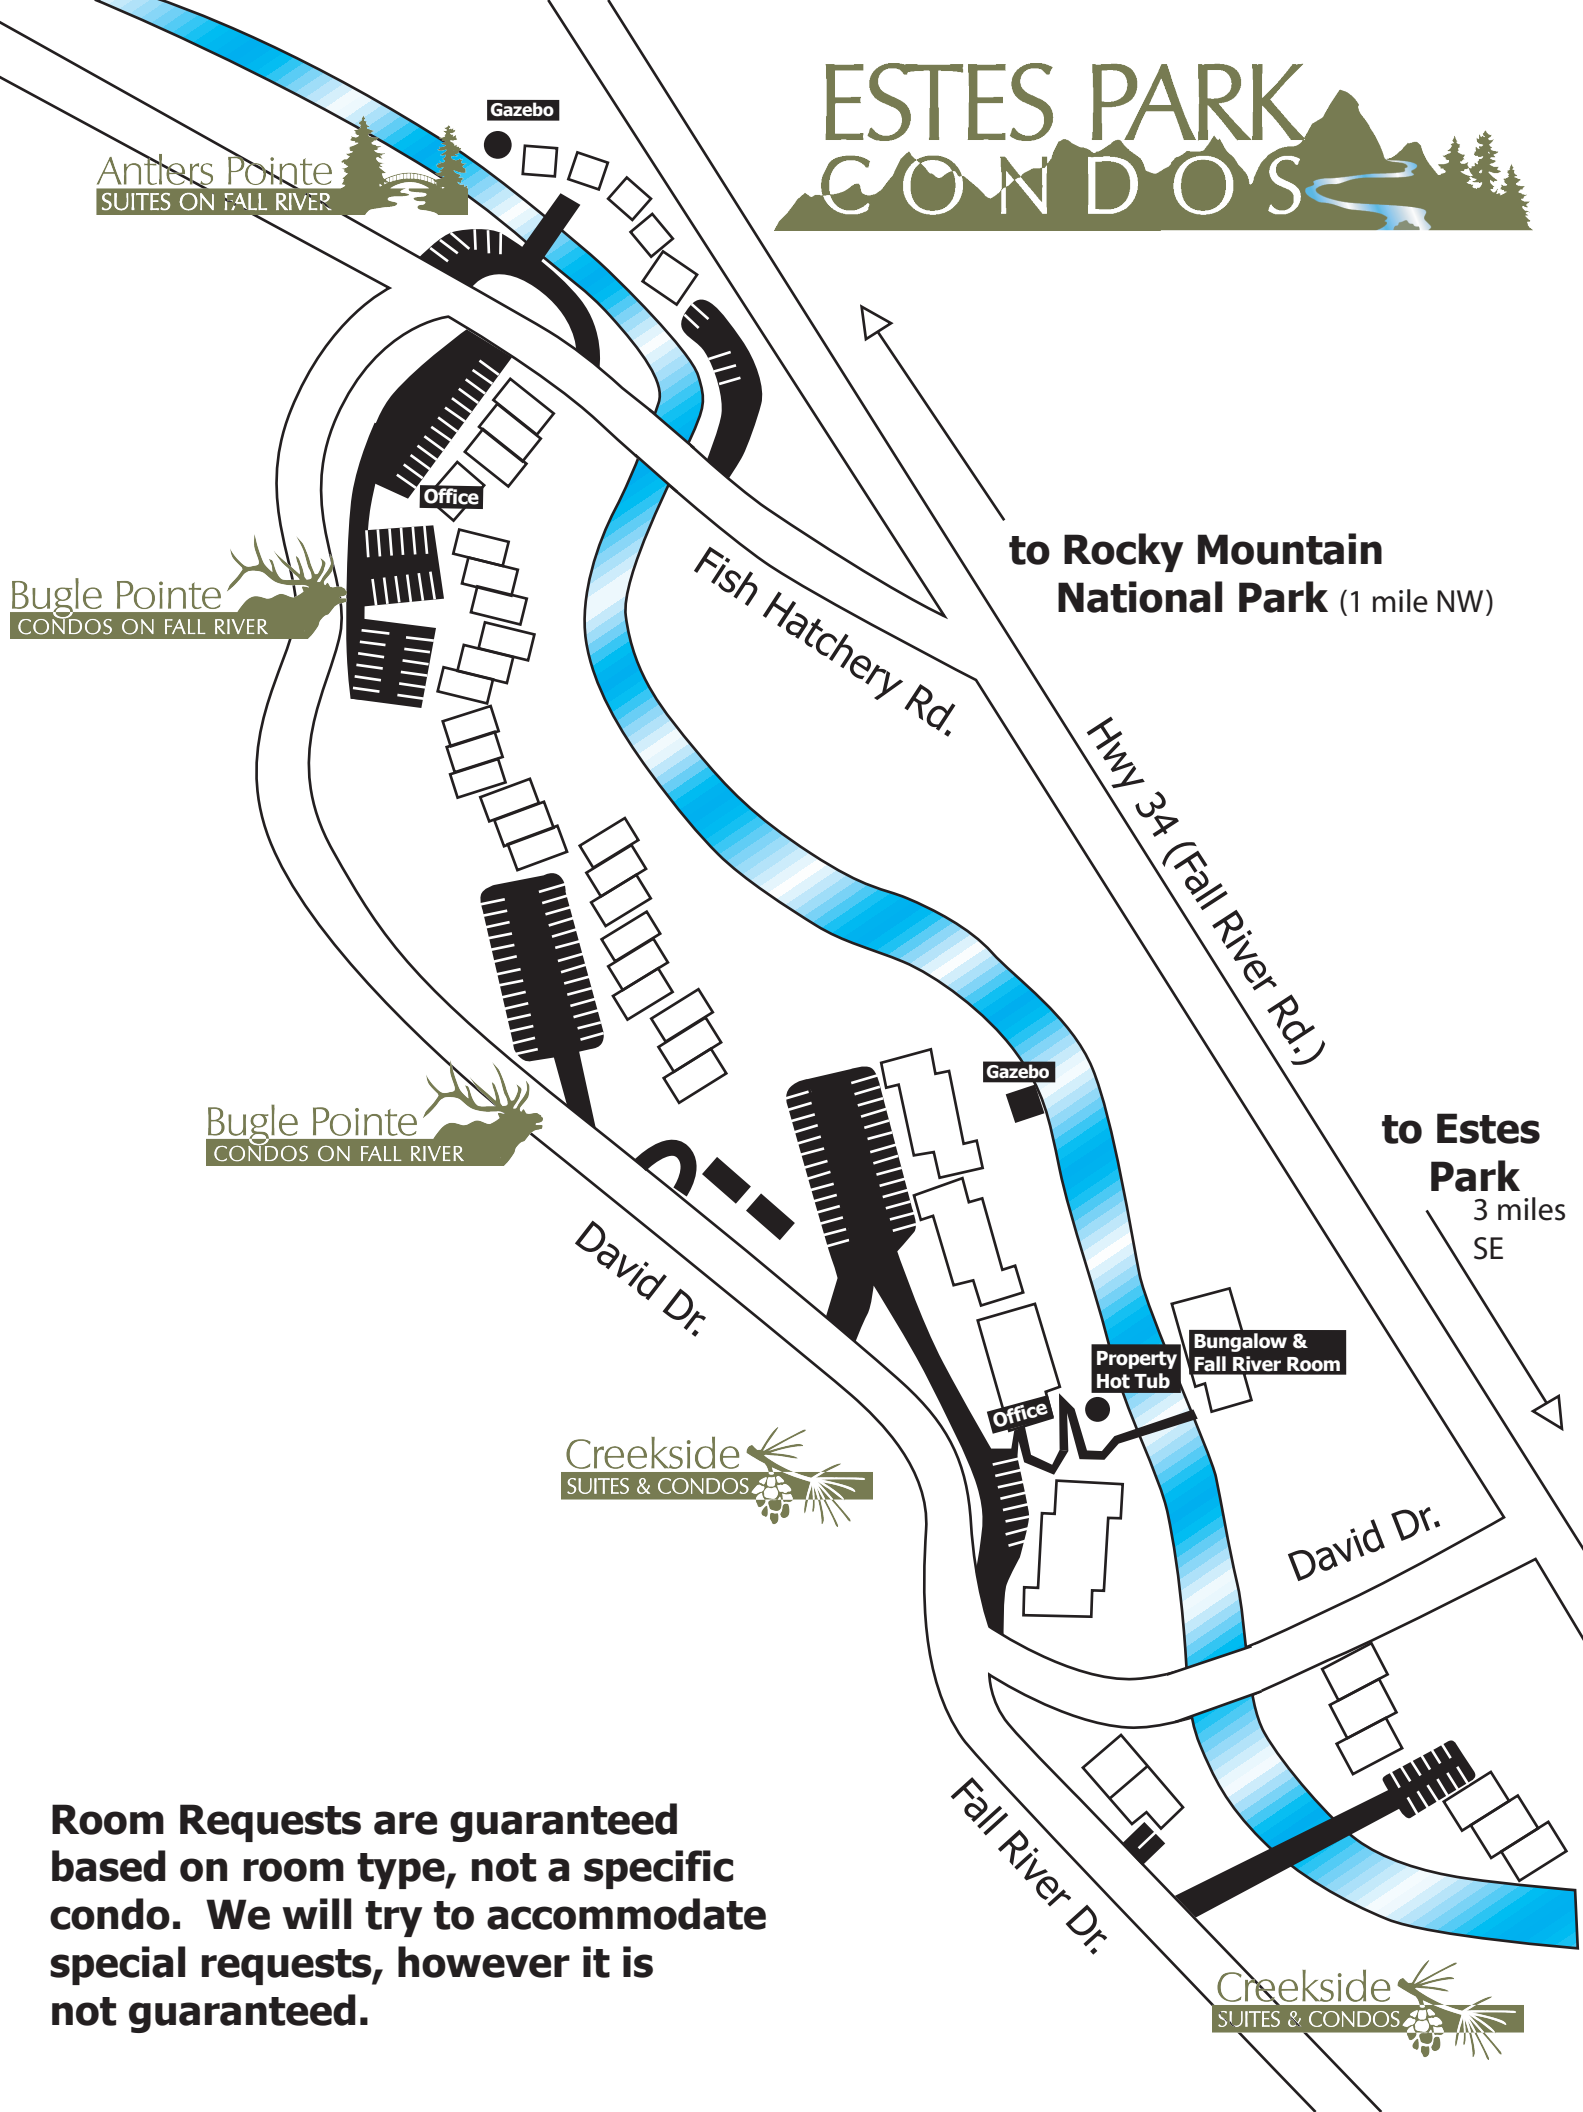

ESTES PARK CONDOS

Antlers Pointe
SUITES ON FALL RIVER

Bugle Pointe
CONDOS ON FALL RIVER

Bugle Pointe
CONDOS ON FALL RIVER

Creekside
SUITES & CONDOS

Creekside
SUITES & CONDOS

Room Requests are guaranteed based on room type, not a specific condo. We will try to accommodate special requests, however it is not guaranteed.

to Rocky Mountain National Park (1 mile NW)

to Estes Park (3 miles SE)